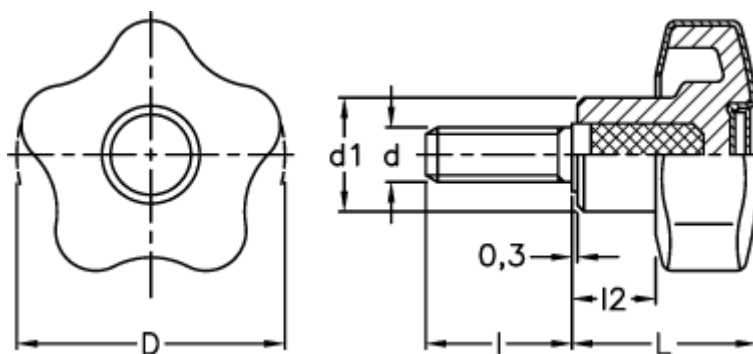

Article number: 23021700216

Description: E+G Lobe knobs

VCT.66 p-M10x20 SOFT C6 RAL3000 - red cap

Measures

D = 66

d1 = 21.5

d 6g = M10

l = 20

L = 38.5

l2 = 15.5